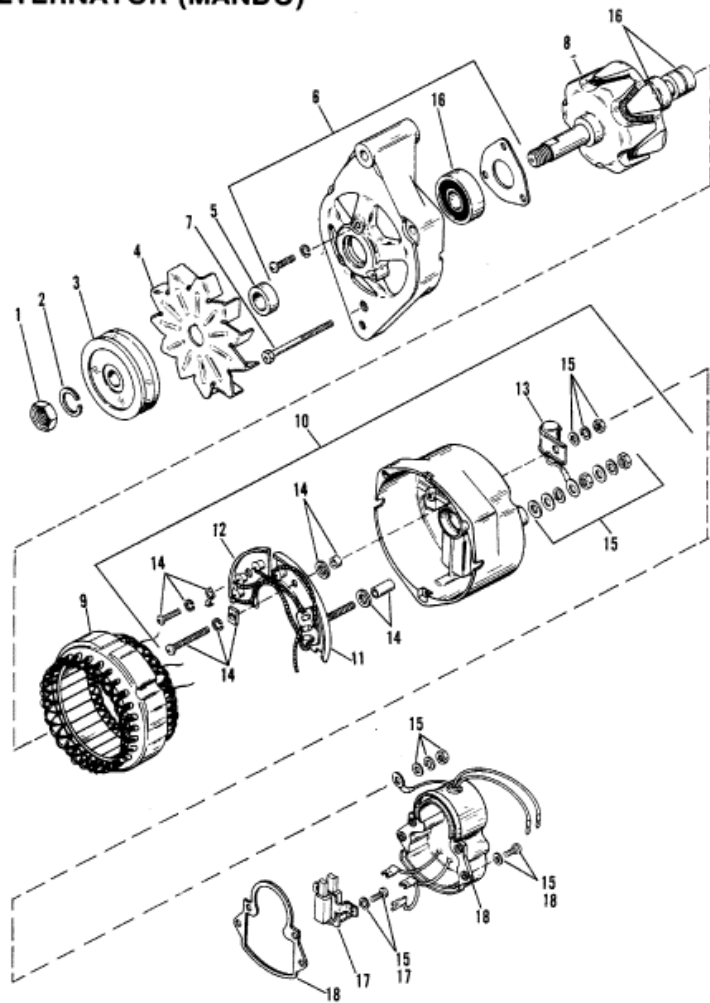

**ALTERNATOR (MANDO)**

Parts List						
Ref	Class	Part	Description	Qty	Comment	Footnote
1	11	42768	NUT	1		
2	13	42769	LOCKWASHER	1		
3		42770	PULLEY	1		
4		42771	FAN	1		
5	23	42772	SPACER	1		
6		42774	BRACKET ASSEMBLY, FRONT	1		
7	10	42773	BOLT	3		
8		42775	ROTOR (INCLUDES BEARINGS)	1		
9		42776	STATOR	1		
10		42777	BRACKET ASSMEBLY, REAR	1		
11		42778	HEAT SINK(POSTIVE)	1		
12		42779	HEAT SINK (NEGATIVE)	1		
13		42780	CONDENSER ASSEMBLY	1		
14		42783	HARDWARE KIT, INTERNAL	1		
15		42782	HARDWARE KIT, EXTERNAL	1		
16		42781	BEARING KIT	1		
17		42784	BUSH HOLDER KIT (INCLUDES S	1		
18		42785	REGULATOR KIT	1		